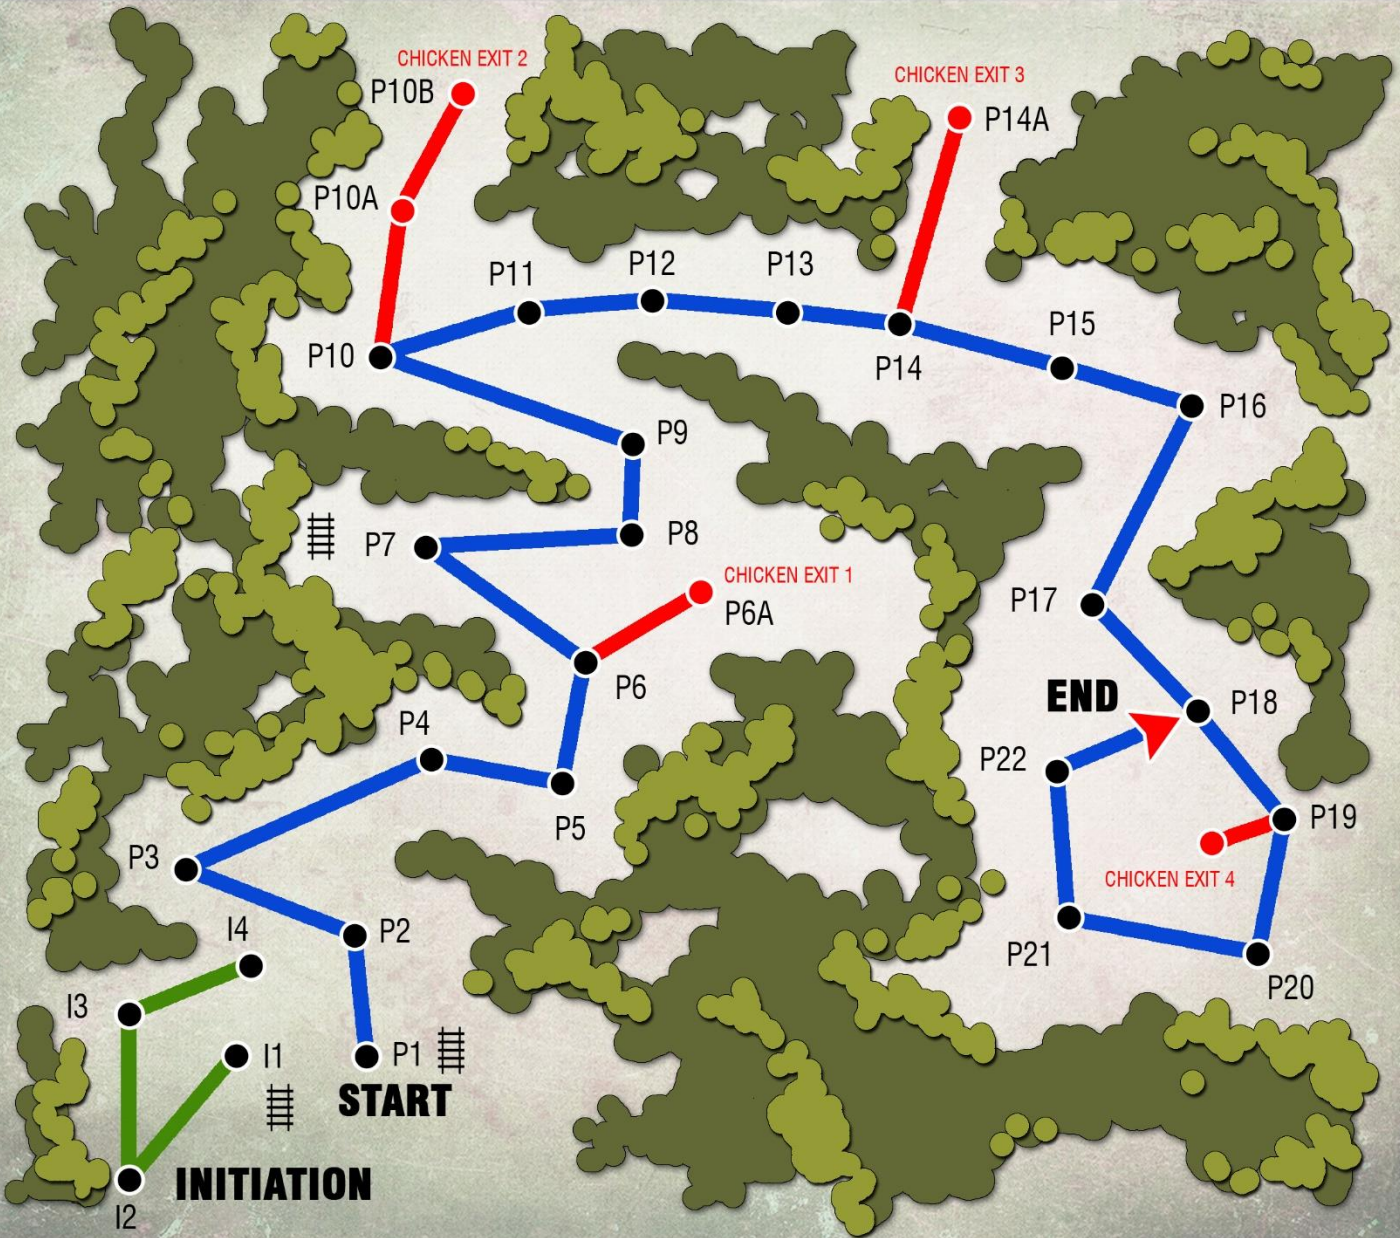

List of Challenges

I1 Initiation Ladder Up
I1-I2 Initiation Plank Bridge
I2-I3 Initiation Flying Fox
I3-I4 Initiation Cargo Net Down

P1 Ladder Up (start)
P1-P2 Cargo Net Up
P2-P3 Footloose
P3-P4 Flying Fox
P4-P5 Flying Fox
P5-P6 Plank Bridge

P6-P6A Chicken Exit 1
P6-P7 Cable Walk
P7 Ladder Up
P7-P8 Flying Fox
P8-P9 U Rope
P9-P10 Flying Fox
P10-P10A Flying Fox
P10A-P10B Chicken Exit 2
P10-P11 Double Line Walk
P11-P12 Earthquake
P12-P13 Hanging Plank Bridge
P13-P14 Tarzan Swing

P14-P14A Chicken Exit 3
P14-P15 Flying Fox
P15-P16 Flying Fox
P16-P17 Flying Fox
P17-P18 Flying Fox
P18-P19 Flying Fox
P19 Chicken Exit 4
P19-P20 Saddle
P20-P21 Flying Fox
P21-P22 Zig Zag Bridge
P22-P18 Flying Fox